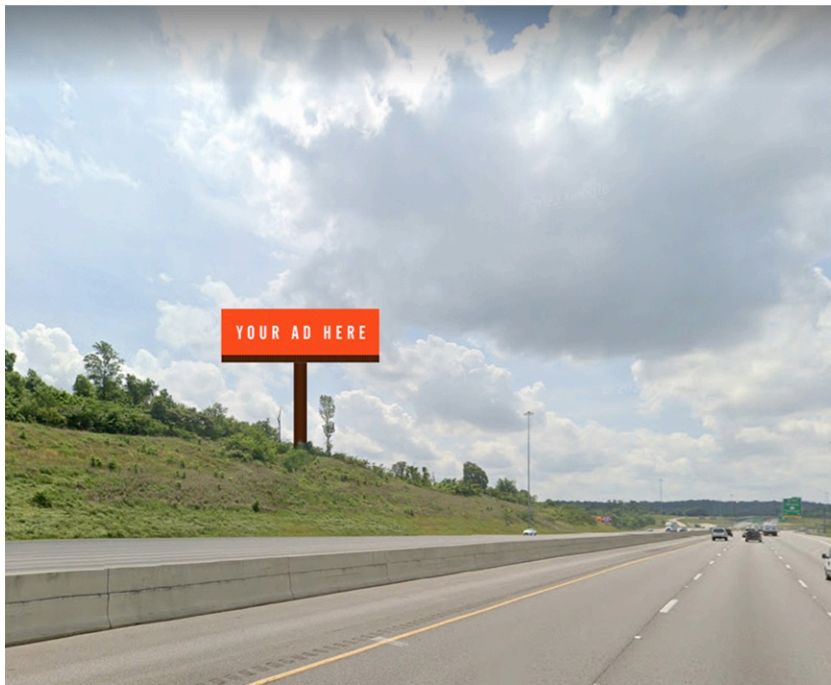

## FULTONDALE, AL ON I-65 AT MM 266 FACING NORTH

**This 14' x 48' digital board is located on I-65 near Ellard Rd. The board is designed to reach commuters coming into Birmingham and many other local communities in the Birmingham area.**

### **DETAILS:**

Location: I-65 Headed South, Left read

Facing: North

Size: 14' x 48'

Type: Digital

4 - week Cost: \$1,200

Production Cost: \$800

Erection Cost: \$450

Latitude: 33.59405

Longitude: -86.805