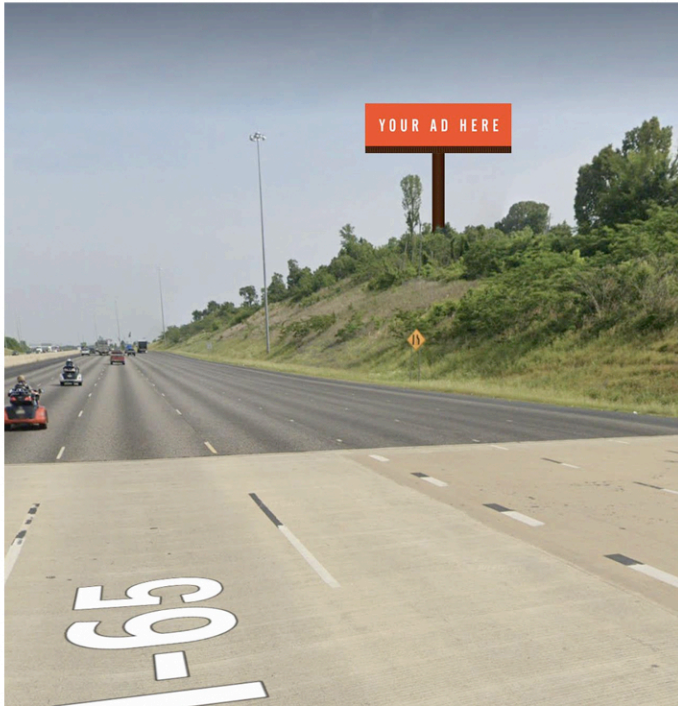

FULTONDALE, AL ON I-65 AT MM 266 FACING SOUTH

This 14' x 48' bulletin board is located on I-65 near Ellard Rd. The board is designed to reach commuters coming from Birmingham into Huntsville and Norther Alabama.

DETAILS:

Location: I-65 Headed North, Right read

Facing: South

Size: 14' x 48'

Type: Static Wrap

4 – week Cost: \$1,200

Production Cost: \$800

Erection Cost: \$450

Latitude: 33.59405

Longitude: -86.805